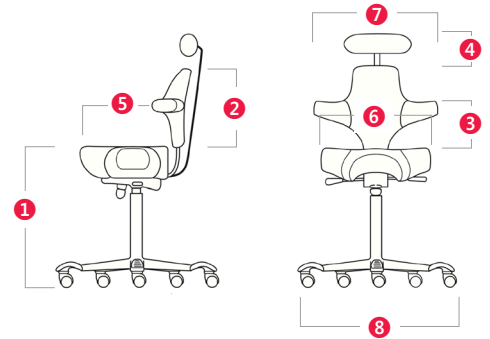

HÅG Capisco™

A design icon – still going strong.

HÅG Capisco responds intuitively to the body's natural movements and provides unlimited possibilities for variation of the seated posture. The unique shape of the backrest provides perfect support in numerous sitting positions without restricting the ability to move and is made for greater freedom of movement, variation and natural sitting positions. The saddle seat can be adjusted between low and high working positions, all the way up to standing, enabling you to be more dynamic in your movements. It's perfect to pair with a height adjustable desk.

MEASUREMENTS	8105	8106	8126	8107	8127
Seat height 150 mm gas lift	15"-20.3"	16.4"-21.5"	16.4"-21.5"	16.4"-21.5"	16.4"-21.5"
① Seat height 200 mm gas lift (standard)	19.1"-26"	19.1"-26"	19.5"-26.4"	19.1"-26"	19.5"-26.4"
Seat height 265 mm gas lift	22.4"-31.9"	22.4"-31.9"	22.8"-32.3"	22.4"-31.9"	22.8"-32.3"
② Height of backrest	-	18.1"	18.1"	18.1"	18.1"
③ Height of foremost support on backrest	-	5.9"-9.4"	5.9"-9.4"	5.9"-9.4"	5.9"-9.4"
④ Height of foremost support on headrest	-	-	-	21.9"-30.9"	21.9"-30.9"
⑤ Seat depth	-	13.4"-16.5"	13.4"-16.5"	13.4"-16.5"	13.4"-16.5"
⑥ Seat width	18.5"	18.5"	18.5"	18.5"	18.5"
⑦ Maximum chair width		23.4"	23.4"	23.4"	23.4"
⑧ Footbase diameter	28.7"	28.7"	28.7"	28.7"	28.7"
Weight	16.5 lbs	30.9 lbs	32 lbs	34.2 lbs	35.3 lbs

Measurements in inches.

Where a chair is adjustable, minimum and maximum measurements are listed.

HÅG Capisco™

Features

HÅG in Balance Mechanism®:

- Seat depth
- Back height adjustment
- Backward tilt tension. Tilt range is 15° backwards from a neutral position 2° to the rear
- Two-position tilt lock

Base:

- Foot support provides a comfortable way to vary the position of your feet

Options

- HÅG StepUp® provides an two extra levels for placing your feet
- HÅG Foot Ring provide an optional extra level for rest and foot support